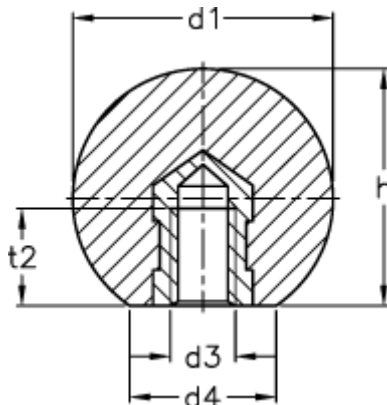

Article number: 20129468RT

Description: E+G Ball knob DIN 319-KU-50-M12-E-RT

## Measures

---

d1	= 50
d3	= M12
d4 approx.	= 27
h	= 46.0
t2 min.	= 18.0